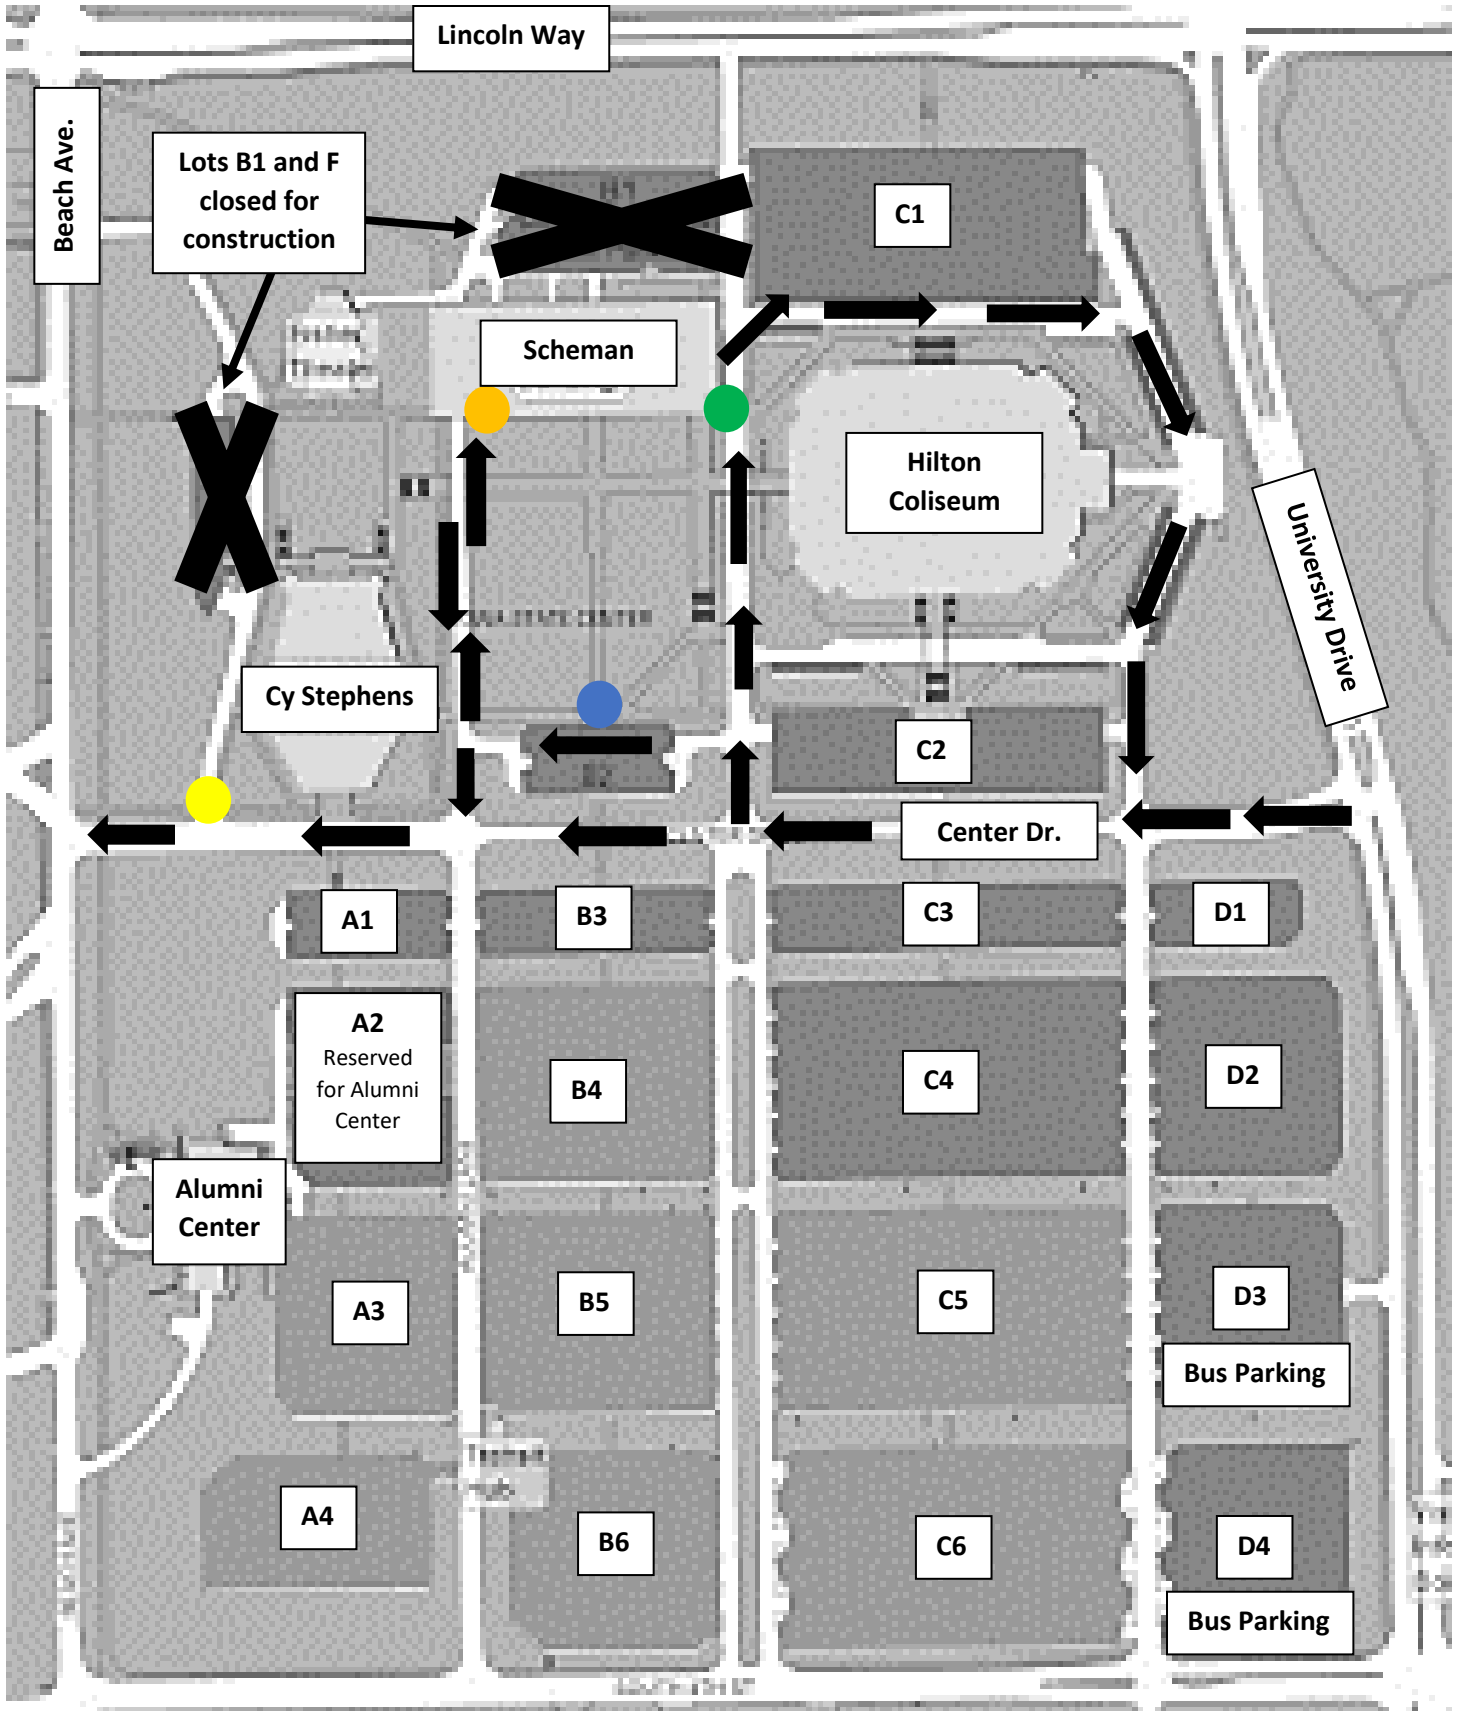

Iowa Jazz Championships Bus Routes and Parking Map

Iowa Jazz Championships Bus Routes and Parking Map

Key

4A Bands and
Equipment Unload

Scheman Equipment
Unload

1A, 2A, and 3A
Unloads

1A, 2A, and 3A
Unloads with vehicles
larger than 12'6"

Bus Parking: D3 & D4

Spectator Parking: A1, A3, A4, B3, B4,
B5, B6, C1, C2, C3, C4, C5, C6, D1, D2,
D3, D4